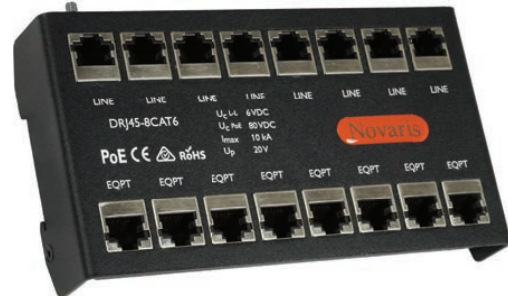

P: 1800 626 161

E: sales@powercomsolutions.com.au

NOVARIS

Protect your infrastructure investments with our innovative and proven technology

DRJ45-1CAT6

DIN RAIL 1 PORT PROTECTOR

Novaris NEW DRJ45 Network Protection Products are designed for twisted pair Ethernet systems and utilise a combination of rugged and fine grain protection elements. They are suited for Gigabit Ethernet and PoE applications up to 160W.

DRJ45-8CAT6

DIN RAIL MULTI PORT PROTECTOR

Novaris Network Protection Products are designed for twisted pair Ethernet systems and utilise a combination of rugged and fine grain protection elements. This network protector is suited for industrial DIN mount applications for up to 8 circuits

RJ45-1CAT6-IP67

WATERPROOF PROTECTOR

Novaris Waterproof Network Protection is designed for twisted pair Ethernet systems and POE with a combination of rugged and fine grain protection elements. The waterproof protector is suited for outdoor applications such as network cameras and wireless equipment to IP67.